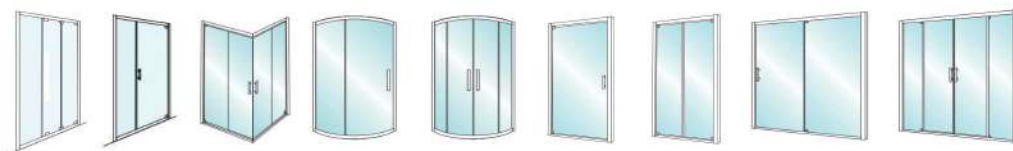

Models

Glide Range Features

- Framed shower enclosure.
- Tempered clear glass thickness 6 mm. (8 mm. for Pivot and Bi-fold door.)
- Glass Shield nano coating available.
- Easi-Glide roller system.
- Magnetic sealing for complete watertight.
- Concealed fixings and chrome plated cover cap.
- 25 mm. Compensation on each side.
- Various panel widths.
- Standard shower enclosure height 1900 mm.