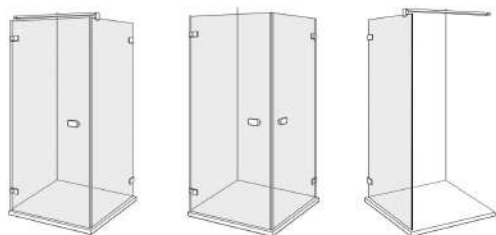

Supra

DUSCHOLUX

Models

Supra Range Features

- Frameless Hinged door shower enclosure.
- Tempered clear glass thickness 8 mm.
- Glass Shield nano coating available.
- Wide range of made to measure.
- Standard shower enclosure height 2000 mm.