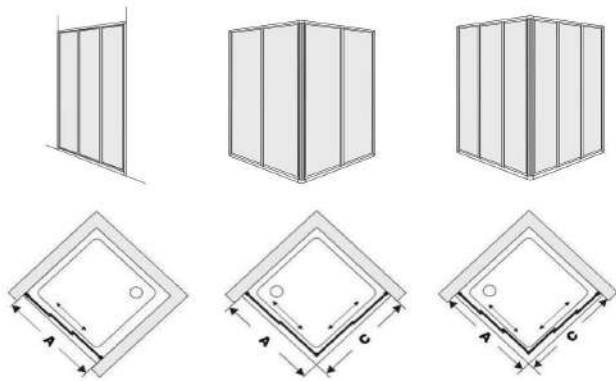

Wall profile

Delta

DUSCHOLUX

Models

Delta Range Features

- Sliding door framed shower enclosure.
- Sliding door tempered clear glass thickness 5 mm.
- Fix panel tempered clear glass thickness 4 mm.
- Glass Shield nano coating available.
- Standard shower enclosure height 2000 mm.

Optima R

DUSCHOLUX

Models

Optima R Range Features

- Sliding door framed shower enclosure.
- Tempered clear glass thickness 4 mm.
- Glass Shield nano coating available
- Swing-out sliding doors for easy maintenance.
- Wide range of made to measure.
- Standard shower enclosure height 2000 mm.