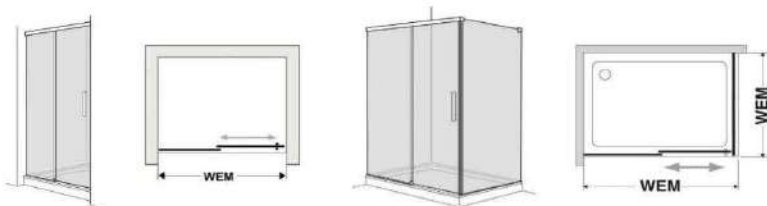

- Frameless Hinged door shower enclosure.
- Tempered clear glass thickness 8 mm.
- Glass Shield nano coating available.
- Wide range of made to measure.
- Standard shower enclosure height 2000 mm.

Hinge

Handle

Models

Viva

DUSCHOLUX

Viva Range Features

- Partially framed sliding doors range.
- Tempered clear glass thickness 8 mm.
- Glass Shield nano coating available.
- Soft-close function for smooth opening and closing.
- Wide range of made to measure.
- Standard shower enclosure height 2000 mm.