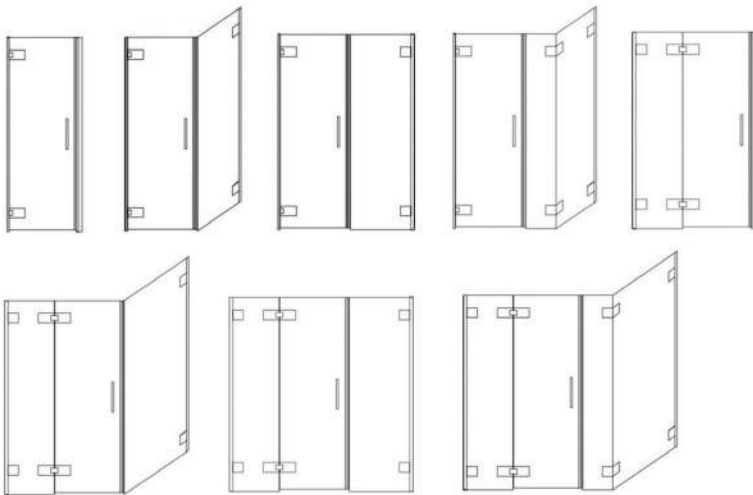

Partial framed shower enclosures provide a very good splash protection. The slim profiles largely prevents the leakage of water splashing but still give the shower enclosure a light appearance.

Framed shower enclosures with a distinct profile have particularly good sealing properties. The higher the bottom rail is designed, the less water can - even dammed - flow outward.

Nexus

DUSCHOLUX

Models

Nexus

DUSCHOLUX

Nexus Range Features

- Frameless Hinged door shower enclosure.
- Tempered clear glass thickness 8, 10 mm.
- Glass Shield nano coating available.
- Unique Rise-fall featured hinge when open-closing the door.
- Full length seal water tight.
- Wide range of made to measure.
- Standard shower enclosure height 2000 mm.