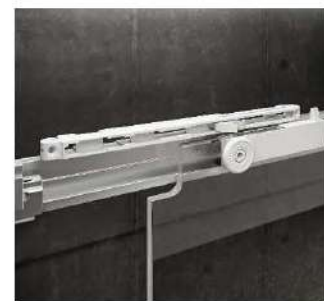

Handle

Soft closing function