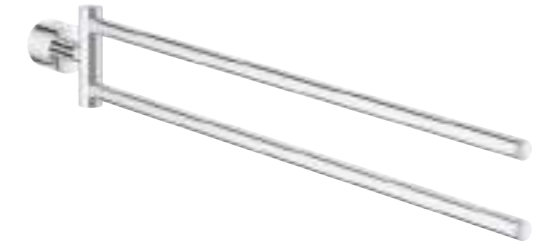

20 661 000 | Three-hole basin mixer | M-Size | wall mounted | projection 180 mm

PRODUCT OVERVIEW | ATRIO ACCESSORIES

40 884 000 + 40 886 000 | Holder + Soap dispenser

40 884 000 + 40 882 000 | Holder + Glass

40 889 000 | Towel rail | 650 mm (drilling length 600 mm)

40 885 000 + 40 883 000 | Holder + Soap dish

40 887 000 | Towel ring

40 888 000 | Towel bar | two arm

40 890 000 | Robe hook

40 892 000 | Toilet brush set