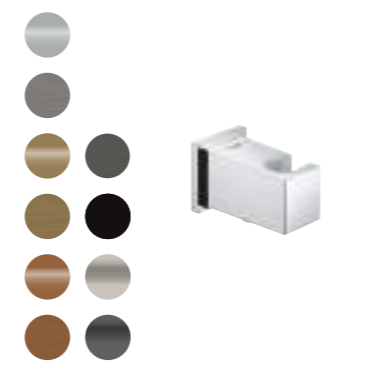

PRODUCT OVERVIEW | COMPLEMENTARY SHOWER PRODUCTS

26 370 000 | Euphoria Cube Shower outlet elbow