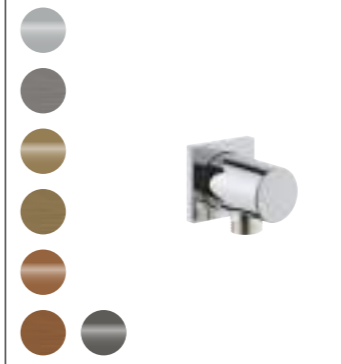

27 076 000 | Shower outlet elbow | with square escutcheon