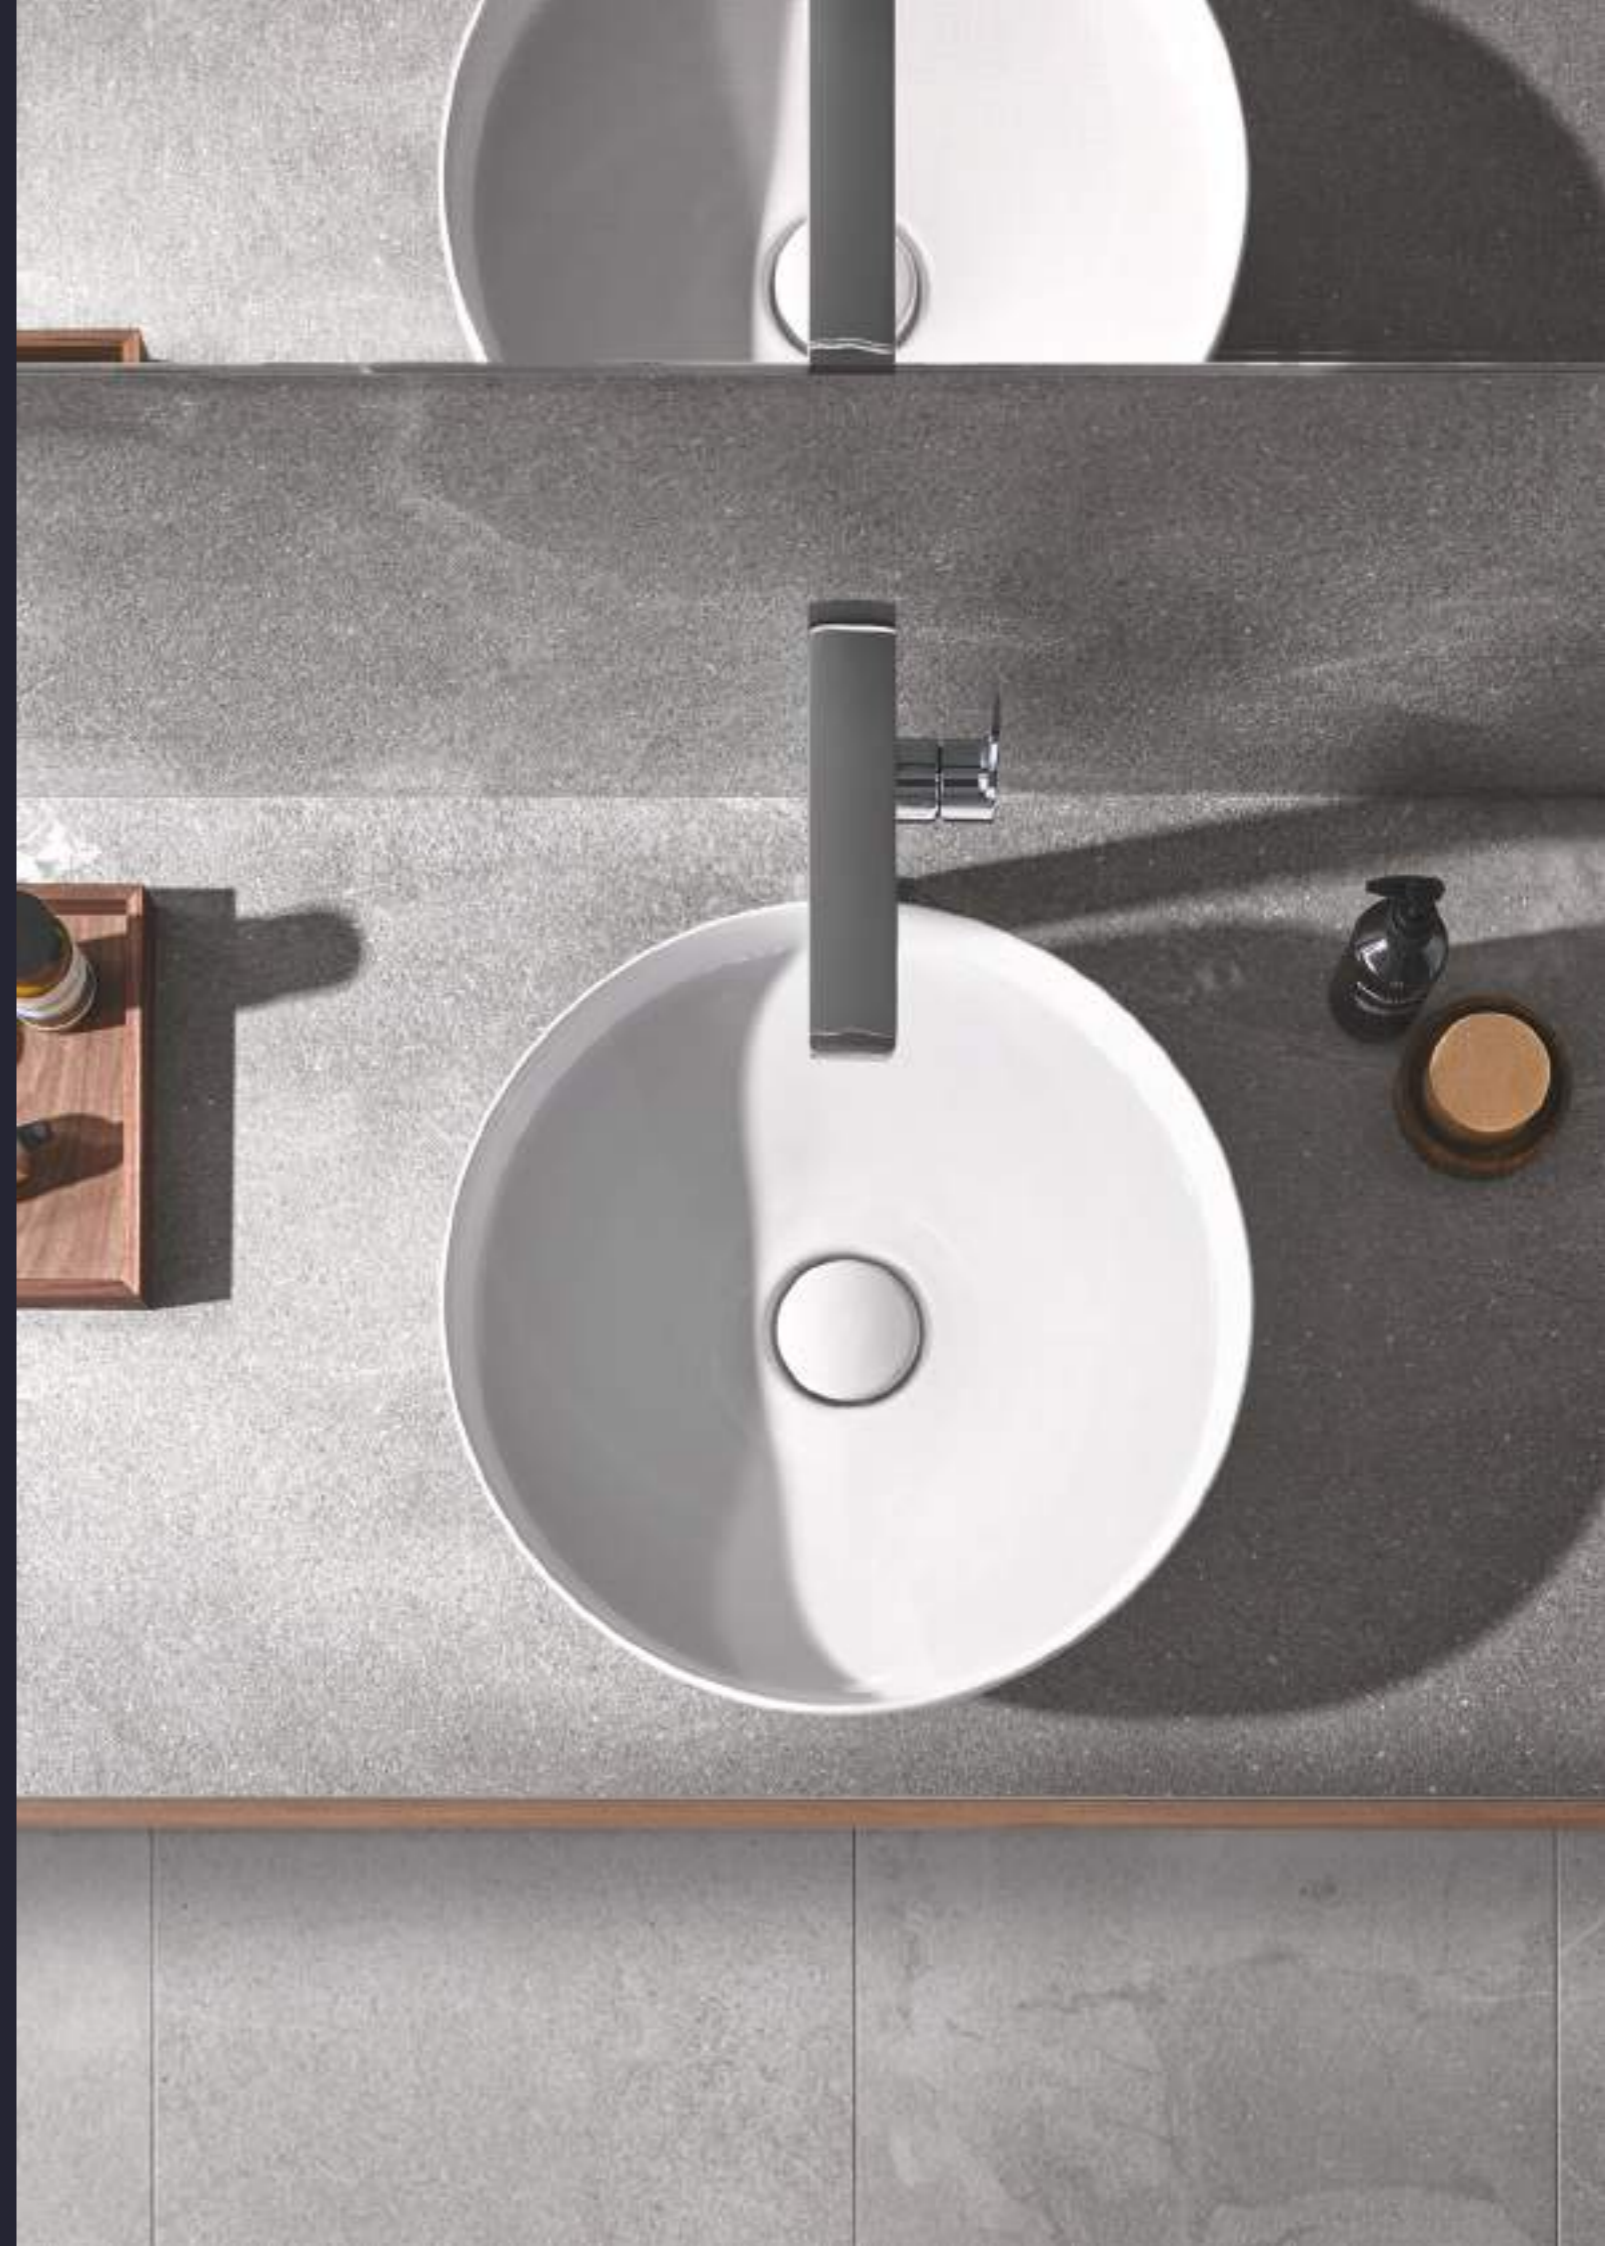

THE NEW ART OF MINIMALISM

GROHE AIRIO

With an edge thickness of only 5 mm and our advanced GROHE PureGuard hygiene surface technology for easy cleaning, the new GROHE Airio ceramic vessel basins transform every bathroom into a recreation zone of sophisticated style and visual delight. The basins are equipped with a ceramic waste in the same slim design to enhance the overall look. The new GROHE Airio vessel basins are a true masterpiece of material art. Crafted with care to make GROHE's passion for water tangible in every detail.