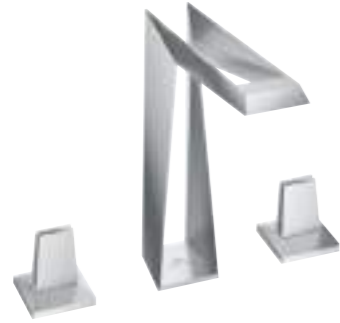

20 634 SD0 | Three-hole basin mixer