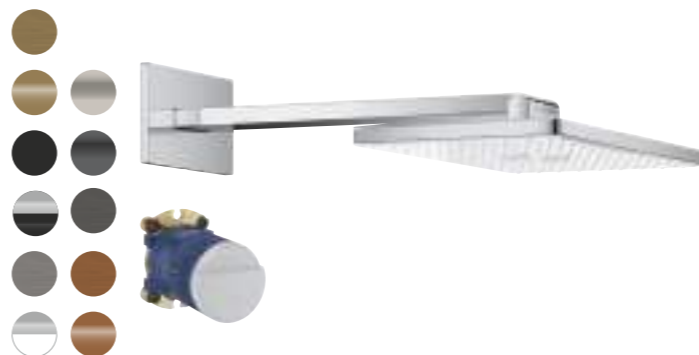

- 00** Chrome
- KF** Phantom Black
- MS** Satin Steel
- MG** Satin Graphite

PRODUCT OVERVIEW | RAINSHOWER HEAD SHOWER SETS

26 066 000 | Rainshower Cosmopolitan 310 Head shower set 380 mm | 1 spray

26 067 000 | Rainshower Cosmopolitan 310 Head shower set ceiling 142 mm | 1 spray