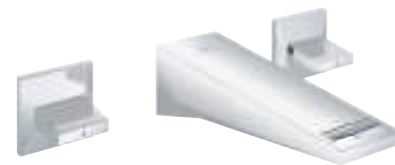

20 628 000 | Three-hole basin mixer | S-Size | wall mounted | projection 161 mm
20 629 000 | projection 210 mm