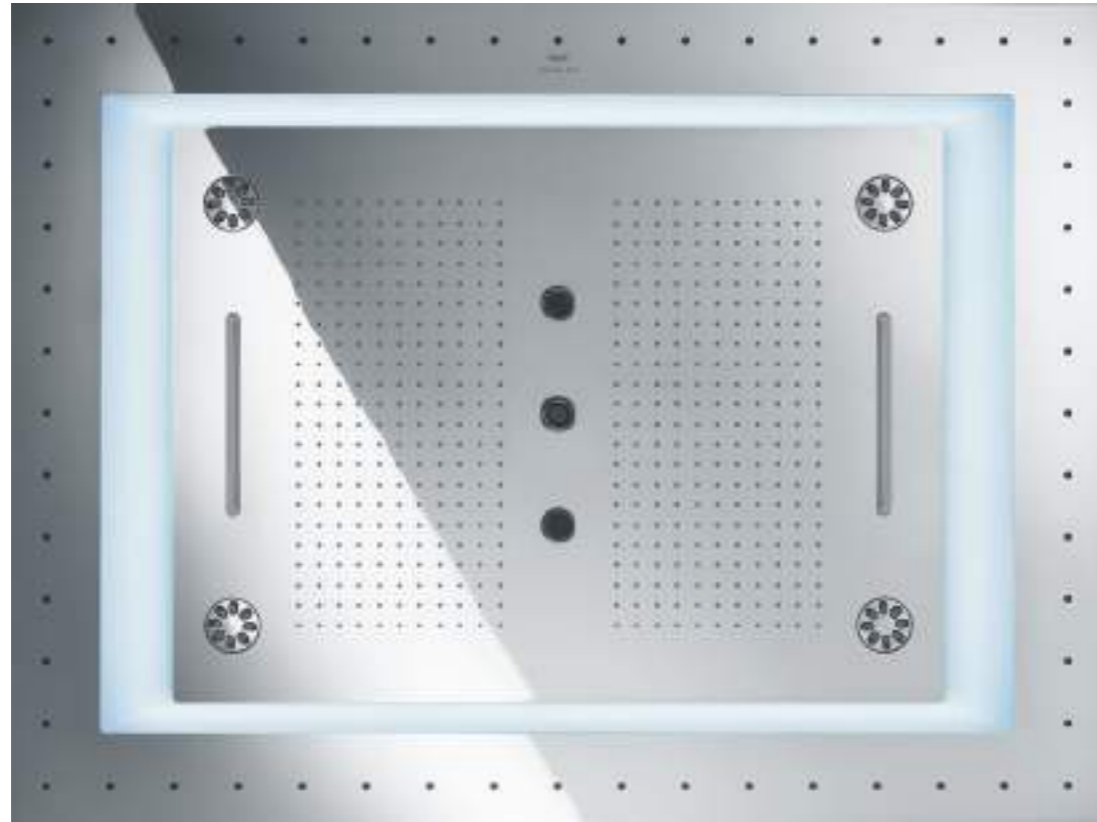

26 863 000 + 26 865 000 | Ceiling shower 6+ sprays with light | 1016 mm (width) x 762 mm (height) x 145 mm (depth) + Rough-in set
112 133 999 0 | F-digital Deluxe Base unit box 5.0 incl. Bluetooth (BCU BT V5.0)