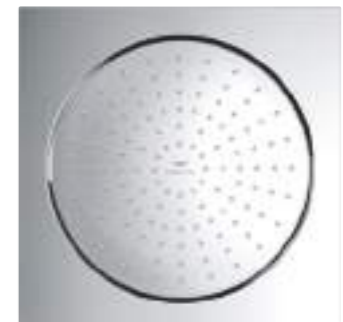

26 874 000 | Ceiling shower 1 spray | 254 x 254 mm

GROHE COLORS Replace the second and third last digit with the color code

- **00** Chrome
- **KF** Phantom Black
- **MS** Satin Steel
- **MG** Satin Graphite

GROHE COLORS Replace the second and third last digit with the color code

- **00** Chrome
- **KF** Phantom Black
- **MS** Satin Steel
- **MG** Satin Graphite