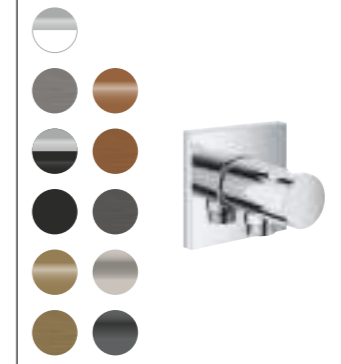

27 076 000 | Shower outlet elbow | with square escutcheon

107 059 LS0 0 + 107 062 000 0 | Rainshower Aqua | Metal wall shower union with integrated hand shower holder