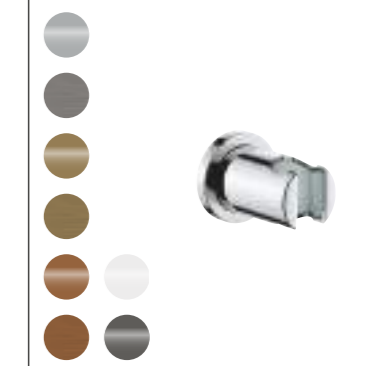

PRODUCT OVERVIEW | COMPLEMENTARY SHOWER PRODUCTS

26 370 000 | Euphoria Cube Shower outlet elbow

26 658 000 | Rainshower wall union with holder round
26 659 000 | with holder square

27 075 000 | Rainshower Wall hand shower holder | with square escutcheon