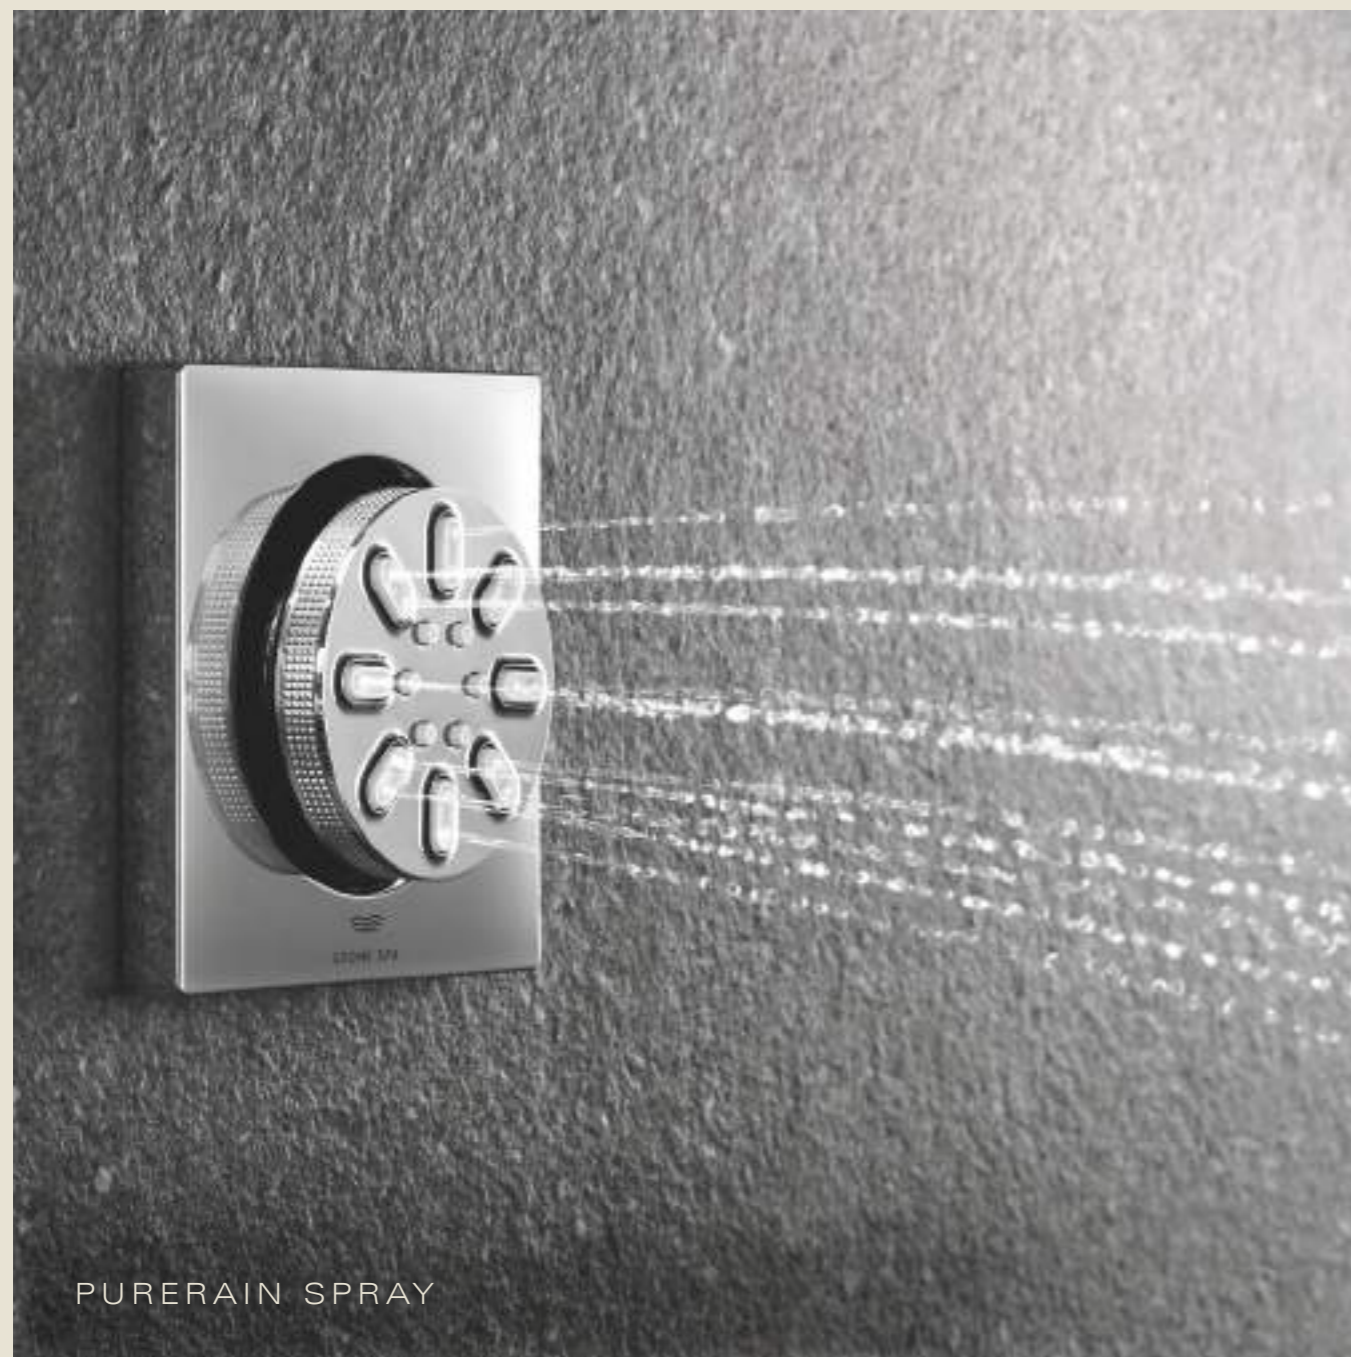

PURERAIN SPRAY